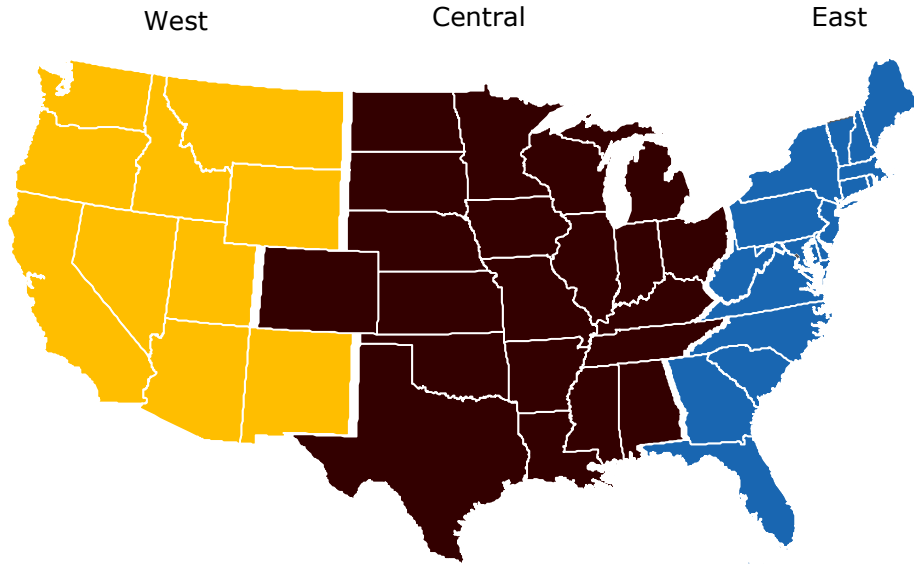

East, Central, and West State DDU Classifications with Export Site Alignment

UPS® WORLDWIDE ECONOMY

ZONE	DDU EXPORT SITE	ALIGNED STATES
East	UPS / Mail Innovations Intl 200 Executive Dr. Suite E MASTER CARTON - WWE Edgewood, NY 11717	CT, DC, DE, FL, GA, MA, MD, ME, NC, NH, NJ, NY, PA, RI, SC, VA, VT, WV
Central	UPS / Mail Innovations Intl 490 Supreme Dr. MASTER CARTON - WWE Bensenville, IL 60106	AL, AR, CO, IA, IL, IN, KS, KY, LA, MI, MN, MO, MS, ND, NE, OH, OK, SD, TN, TX, WI
West	UPS / Mail Innovations Intl 13050 Marlay Ave. Suite 100 MASTER CARTON - WWE Fontana, CA 92337	AZ, CA, ID, MT, NM, NV, OR, UT, WA, WY

1. Use the map above to:
2. Determine East, Central, and West DDU origin classifications by state
   - Determine aligned export site address for UPS Worldwide Economy DDP and DDU shipments