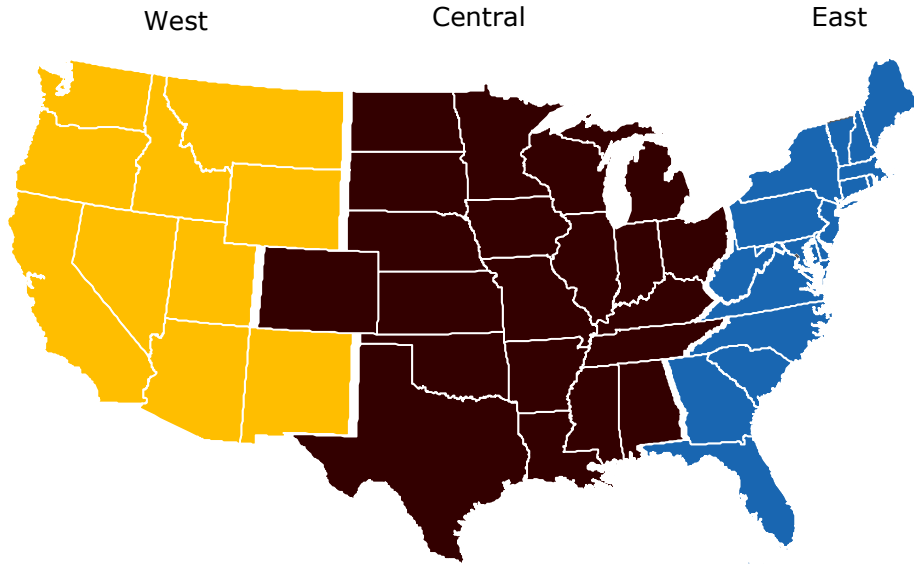

East, Central, and West State DDU Classifications with Export Site Alignment

UPS® WORLDWIDE ECONOMY

ZONE	DDU EXPORT SITE	ALIGNED STATES
East	UPS / Mail Innovations Intl 200 Executive Dr. Suite E MASTER CARTON - WWE Edgewood, NY 11717	CT, DC, DE, FL, GA, MA, MD, ME, NC, NH, NJ, NY, PA, RI, SC, VA, VT, WV
Central	UPS / Mail Innovations Intl 490 Supreme Dr. MASTER CARTON - WWE Bensenville, IL 60106	AL, AR, CO, IA, IL, IN, KS, KY, LA, MI, MN, MO, MS, ND, NE, OH, OK, SD, TN, TX, WI
West	UPS / Mail Innovations Intl 13050 Marlay Ave. Suite 100 MASTER CARTON - WWE Fontana, CA 92337	AZ, CA, ID, MT, NM, NV, OR, UT, WA, WY

Use the map above to:

- Determine East, Central, and West DDU origin classifications by state
- Determine aligned export site address for UPS Worldwide Economy DDP and DDU shipments